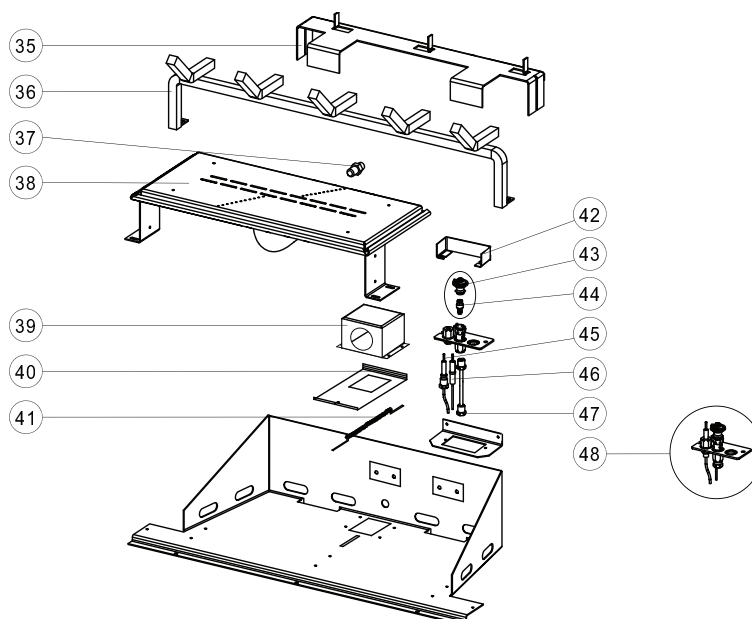

14.0 LOG BURNER

ITEMS MAY NOT APPEAR EXACTLY AS ILLUSTRATED

REF. NO.	PART NUMBER	DESCRIPTION	STOCKED	REF. NO.	PART NUMBER	DESCRIPTION	STOCKED
35	W655-0560	LOG SUPPORT		43	W335-0039	PILOT HOOD	YES
36	W010-3469	GRATE ASSEMBLY		44	W455-0070	PILOT ORIFICE #62 (NG)	YES
37	W456-0031	BURNER ORIFICE #31 (NG)	YES	44	W455-0068	PILOT ORIFICE #35 (LP)	YES
37	W456-0049	BURNER ORIFICE #49 (LP)	YES	45	W245-0025	THERMOSENSOR	YES
38	W100-0183	BURNER ASSEMBLY		46	W240-0006	IGNITOR (w/ WIRE)	YES
39	W350-0768	AIR SHUTTER HOUSING		47	W720-0062	PILOT TUBE (w/ FITTINGS)	YES
40	W500-0816	AIR SHUTTER PLATE		48	W010-2863	PILOT ASSEMBLY (NG)	
41	W010-3646	AIR CONTROL CABLE		48	W010-2808	PILOT ASSEMBLY (LP)	
42	W350-0725	PILOT HOUSING