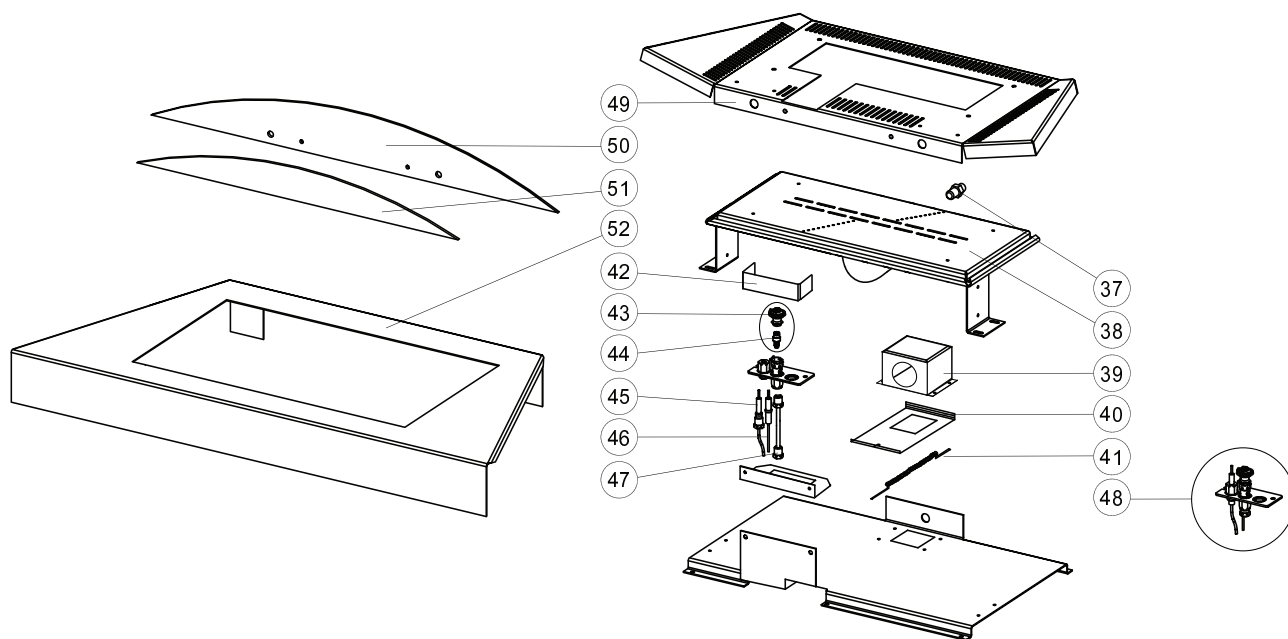

15.0 GLASS BURNER

ITEMS MAY NOT APPEAR EXACTLY AS ILLUSTRATED

REF. NO.	PART NUMBER	DESCRIPTION	STOCKED
37	W456-0031	BURNER ORIFICE #31 (NG)	YES
37	W456-0049	BURNER ORIFICE #49 (LP)	YES
38	W100-0183	BURNER ASSEMBLY	
39	W350-0768	AIR SHUTTER HOUSING	
40	W500-0816	AIR SHUTTER PLATE	
41	W010-3646	AIR CONTROL CABLE	
42	W350-0725	PILOT HOUSING	
43	W335-0062	PILOT HOOD	YES
44	W455-0070	PILOT ORIFICE #62 (NG)	YES
44	W455-0068	PILOT ORIFICE #35 (LP)	YES

REF. NO.	PART NUMBER	DESCRIPTION	STOCKED
45	W245-0025	THERMOSENSOR	YES
46	W240-0006	IGNITOR (w/ WIRE)	YES
47	W720-0062	PILOT TUBE (w/ FITTINGS)	YES
48	W010-2863	PILOT ASSEMBLY (NG)	
48	W010-2808	PILOT ASSEMBLY (LP)	
49	W710-0075	GLASS MEDIA TRAY	
50	W655-0449	MEDIA SUPPORT	
51	W010-2997	MEDIA TRIM ASSEMBLY	
52	W710-0073	GLASS MEDIA BOWL TRAY