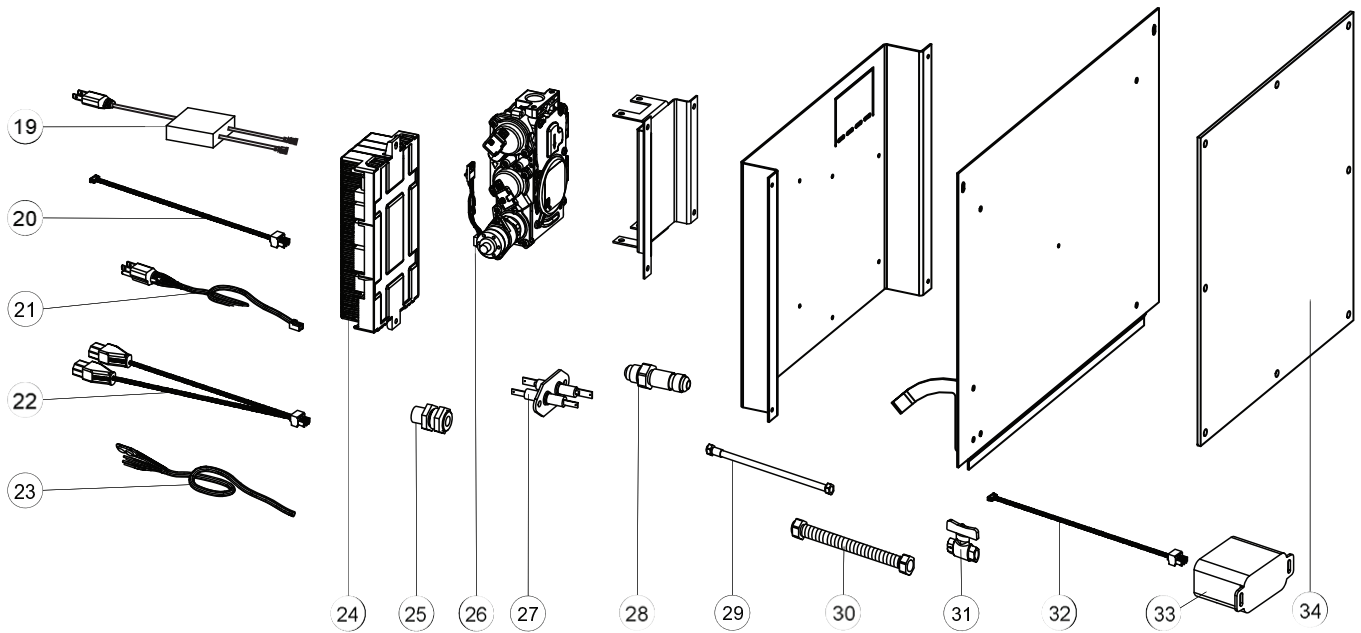

12.0 OVERVIEW

ITEMS MAY NOT APPEAR EXACTLY AS ILLUSTRATED

REF. NO.	PART NUMBER	DESCRIPTION	STOCKED
1	W385-2010	NAPOLEON LOGO	YES
2	W565-0194	SAFETY SCREEN	YES
3	W010-3528	SAFETY BARRIER ASSEMBLY	
4	W010-3465	DOOR ASSEMBLY	
5	W065-0034	SHOULDER BOLTS (X4)	YES
6	W667-0018	GASKET TAPE (X4)	YES
7	W562-0062	DOOR GASKET	YES
8	W080-1362	DOOR SECURING BRACKET (X2)	
9	W010-3518	DOOR LATCH ASSEMBLY (X4)	

REF. NO.	PART NUMBER	DESCRIPTION	STOCKED
10	N402-0001	LIGHT BULB	YES
11	W300-0067	NIGHT LIGHT GLASS	YES
12	W290-0080	NIGHT LIGHT GASKET	YES
13	W280-0071	LENSE FRAME	
14	W707-0006	TRANSFORMER	YES
15	W350-0464	ELECTRICAL BOX	
16	W460-0006	RECEPTACLE	
17	W500-0443	JUNCTION BOX COVER PLATE	

13.0 VALVE TRAIN ASSEMBLY

ITEMS MAY NOT APPEAR EXACTLY AS ILLUSTRATED

REF. NO.	PART NUMBER	DESCRIPTION	STOCKED
19	W707-0006	TRANSFORMER	YES
20	W750-0317	WIRE HARNESS EXTENSION	
21	W750-0294	POWER CORD	
22	W750-0358	FEMALE PIG TAILS WITH CONNECTOR	
23	W750-0276	IPI/CPI JUMPER WIRE	
24	W190-0073	CONTROL BOARD	YES
25	W255-0021	PILOT TUBE BULKHEAD FITTING	YES
26	W725-0056	VALVE (NG)	YES
26	W725-0057	VALVE (LP)	YES

REF. NO.	PART NUMBER	DESCRIPTION	STOCKED
27	W240-0010	DOUBLE BULKHEAD ELECTRODE	YES
28	N255-0002	BULKHEAD FITTING	YES
29	W720-0062	PILOT TUBE ASSEMBLY	YES
30	W175-0311	FLEX CONNECTOR	
31	W725-0046	SHUT-OFF VALVE	
32	W750-0268	WIRE HARNESS	YES
33	W350-0655	RECEIVER	YES
34	W290-0280	CONTROL PANEL ACCESS GASKET	YES