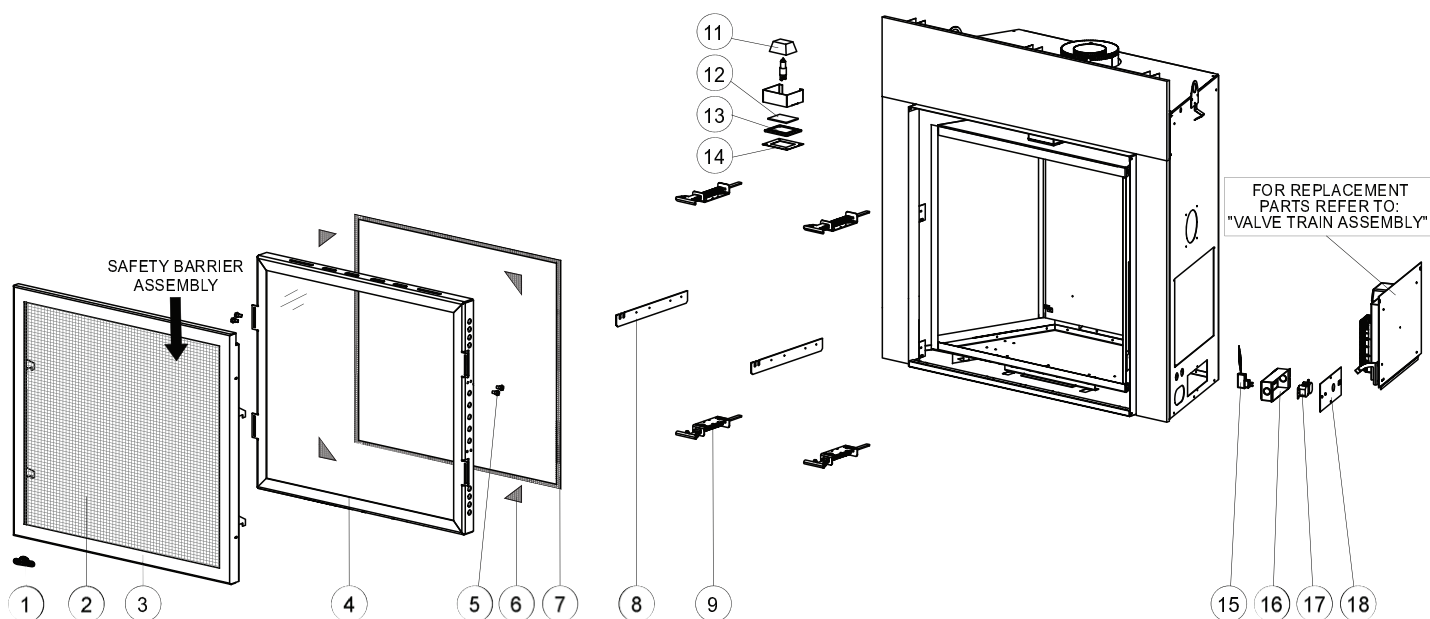

12.0 OVERVIEW

ITEMS MAY NOT APPEAR EXACTLY AS ILLUSTRATED

REF. NO.	PART NUMBER	DESCRIPTION	STOCKED
1	W385-2010	NAPOLEON LOGO	YES
2	W565-0194	SAFETY SCREEN	YES
3	W010-3528	SAFETY BARRIER ASSEMBLY	
4	W010-3465	DOOR ASSEMBLY	
5	W065-0034	SHOULDER BOLTS (X4)	YES
6	W667-0018	GASKET TAPE (X4)	YES
7	W562-0062	DOOR GASKET	YES
8	W080-1362	DOOR SECURING BRACKET (X2)	
9	W010-3518	DOOR LATCH ASSEMBLY (X4)	