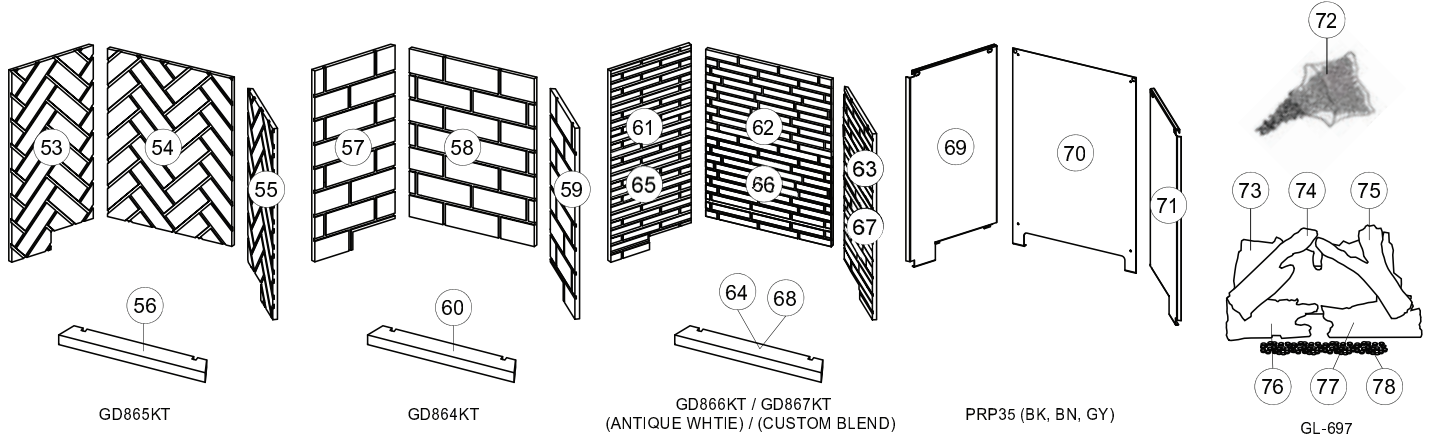

16.0 ACCESSORIES

ITEMS MAY NOT APPEAR EXACTLY AS ILLUSTRATED

REF. NO.	PART NUMBER	DESCRIPTION	STOCKED	REF. NO.	PART NUMBER	DESCRIPTION	STOCKED
53	W090-0291	(LS)HERRINGBONE BRICK PANEL(GD865KT)		68	W090-0298	LEDGESTONE HEARTH PAD (GD867KT)	
54	W090-0289	REAR HERRINGBONE BRICK PANEL(GD865KT)		69	W090-0278	(LS) PORCELAIN PANEL (PRP35)	
55	W090-0290	(RS)HERRINGBONE BRICK PANEL(GD865KT)		70	W090-0276	REAR PORCELAIN PANEL (PRP35)	
56	W090-0292	HERRINGBONE HEARTH PAD (GD865KT)		71	W090-0277	(RS) PORCELAIN PANEL (PRP35)	
57	W090-0295	(LS) NEWPORT PANEL (GD864KT)		72	MEGK	BLACK GLASS EMBERS (1lb)	
58	W090-0297	NEWPORT PANEL REAR (GD864KT)		72	MEGB	BLUE GLASS EMBERS (1lb)	
59	W090-0296	(RS) NEWPORT PANEL (GD864KT)		72	MEGR	RED GLASS EMBERS (1lb)	
60	W090-0294	NEWPORT PANEL HEARTH PAD (GD864KT)		72	MEGA	AMBER GLASS EMBERS (1lb)	
61	W090-0301	(LS) LEDGESTONE BRICK PANEL(GD866KT)		72	MEGT	TOPAZ GLASS EMBERS (1lb)	
62	W090-0300	REAR LEDGESTONE BRICK PANEL(GD866KT)		73	W135-0594	TOP REAR LOG (GL-697)	
63	W090-0302	(RS) LEDGESTONE BRICK PANEL (GD866KT)		74	W135-0593	LEFT CROSSOVER LOG (GL-697)	
64	W090-0299	LEDGESTONE HEARTH PAD (GD866KT)		75	W135-0595	RIGHT CROSSOVER LOG (GL-697)	
65	W090-0304	(LS) LEDGESTONE BRICK PANEL (GD867KT)		76	W135-0597	LEFT LOG (GL-697)	
66	W090-0293	REAR LEDGESTONE BRICK PANEL (GD867KT)		77	W135-0598	RIGHT LOG (GL-697)	
67	W090-0303	(RS) LEDGESTONE BRICK PANEL (GD867KT)		78	W361-0016	GLOWING EMBERS (GL-697)	YES
				79	RP4-KT	RESTRICTOR PLATE	YES